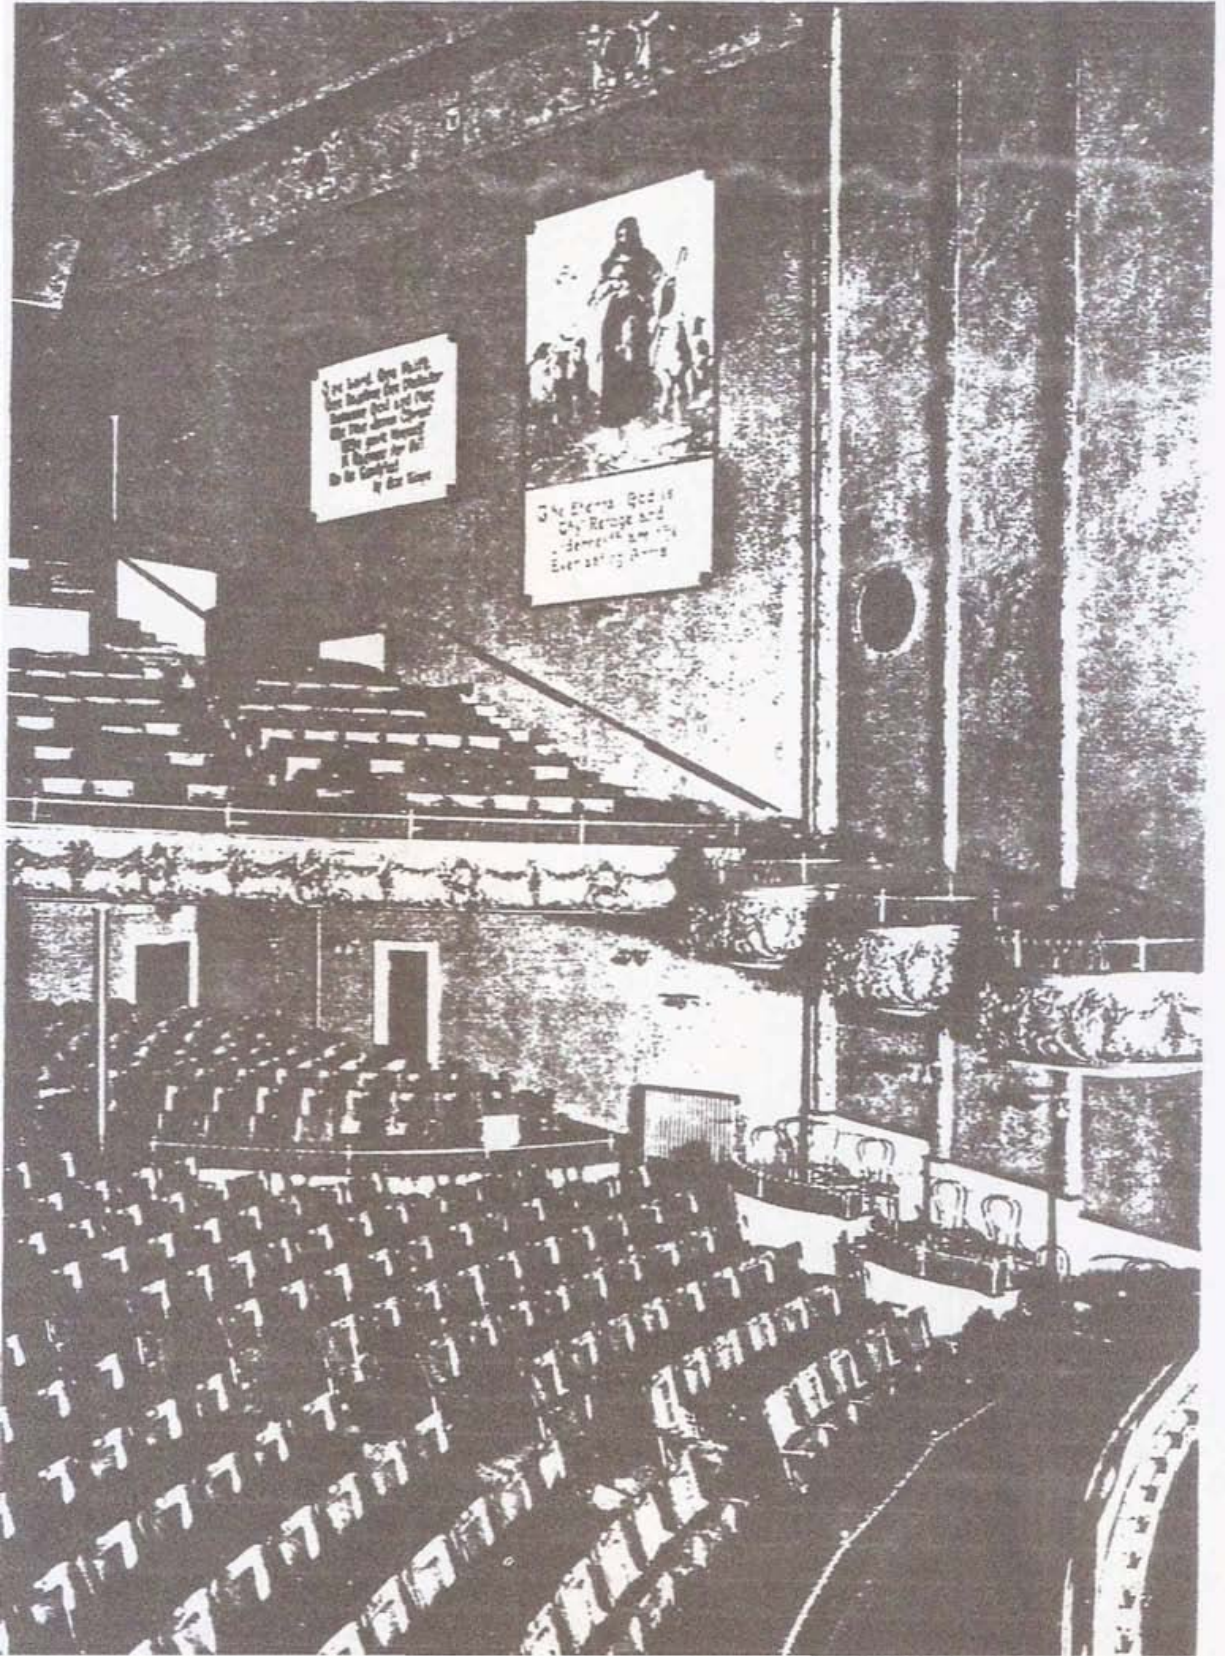

*Manager's  
Office*

*Foyer*

1963-1964 Chevrolet

*Auditorium  
View from Rear*

*View from the Boxes*

*View from Corner of Balcony*

*View from  
Balcony near  
Moving Picture  
Booth*

*View of Main  
Drop Curtain*

*Convention at Los Angeles,  
California, 1913*

(Compare with first convention page 2)

*Convention at Springfield,  
Massachusetts, 1913*

(Compare with first convention page 2)

*View from Stage*

*Some of the  
Temple Workers*

*Pastor Russell  
Introducing  
Drama*

*Another View  
of the Workers*

*Elders and Deacons, 1914*

*Some of the Drama Ushers*

*Ladies' Rest  
Room*

*Book Room*